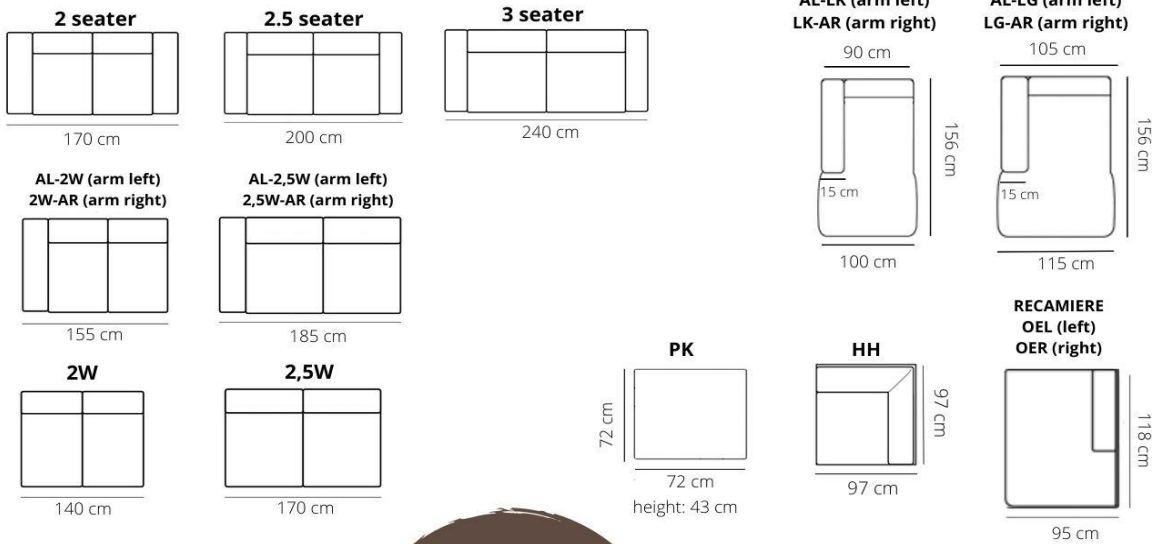

ELEMENTS

STITCHING

LEGS

HEIGHT: 74 cm
DEPTH: 95 cm
SEAT DEPTH: 64 cm
SEAT HEIGHT: 44 cm
ARM HEIGHT: 68 cm

PRODUCT INFO

FRAME

FILLING

BACK

SEAT

SUSPENSION