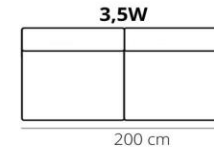

SHADOW

ELEMENTS

**AL-LG (arm left)
LG-AR (arm right)**

**OEL-R (left)
OER-R (right)**

**OEL (left)
OER (right)**

PK

HH

STITCHING

flat seam

LEGS

NNA

black or alu

**HEIGHT: 82 cm
DEPTH: 95 cm
SEAT DEPTH: 58 cm
SEAT HEIGHT: 47 cm
ARM HEIGHT: 65 cm**

PRODUCT INFO

FRAME

beechwood

chipboard

FILLING

BACK

foam HR 30

fibre wool

elastic belts

SEAT

foam HR 40

fibre wool

no-sag springs

hetanker
meubelindustrie