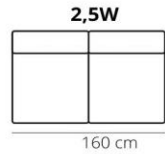

SHADOW

ELEMENTS

**AL-LG (arm left)
LG-AR (arm right)**

**OEL-R (left)
OER-R (right)**

**OEL (left)
OER (right)**

PK

HH

STITCHING

flat seam

LEGS

NNA

black or alu

**HEIGHT: 82 cm
DEPTH: 95 cm
SEAT DEPTH: 58 cm
SEAT HEIGHT: 47 cm
ARM HEIGHT: 65 cm**

PRODUCT INFO

FRAME

beechwood

chipboard

FILLING

BACK

foam HR 30

fibre wool

elastic belts

SEAT

foam HR 40

fibre wool

no-sag springs

hetanker
meubelindustrie