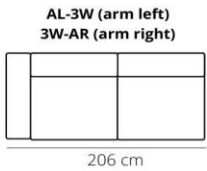

SHADOW

ELEMENTS

**AL-LG (arm left)
LG-AR (arm right)**

**OEL-R (left)
OER-R (right)**

**OEL (left)
OER (right)**

PK

HH

STITCHING

flat seam

LEGS

NNA

black or alu

**HEIGHT: 82 cm
DEPTH: 95 cm
SEAT DEPTH: 58 cm
SEAT HEIGHT: 47 cm
ARM HEIGHT: 65 cm**

PRODUCT INFO

FRAME

beechwood

chipboard

FILLING

BACK

foam HR 30

fibre wool

elastic belts

SEAT

foam HR 40

fibre wool

no-sag springs

hetanker
meubelindustrie