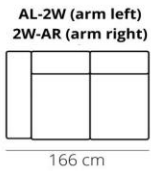

SHADOW

ELEMENTS

**AL-LG (arm left)
LG-AR (arm right)**

**OEL-R (left)
OER-R (right)**

**OEL (left)
OER (right)**

PK

HH

STITCHING

flat seam

LEGS

NNA

black or alu

**HEIGHT: 82 cm
DEPTH: 95 cm
SEAT DEPTH: 58 cm
SEAT HEIGHT: 47 cm
ARM HEIGHT: 65 cm**

PRODUCT INFO

FRAME

beechwood

chipboard

FILLING

BACK

foam HR 30

fibre wool

elastic belts

SEAT

foam HR 40

fibre wool

no-sag springs

hetanker
meubelindustrie