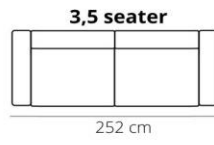

SHADOW

ELEMENTS

**AL-LG (arm left)
LG-AR (arm right)**

**OEL-R (left)
OER-R (right)**

**OEL (left)
OER (right)**

PK

HH

STITCHING

flat seam

LEGS

NNA

black or alu

**HEIGHT: 82 cm
DEPTH: 95 cm
SEAT DEPTH: 58 cm
SEAT HEIGHT: 47 cm
ARM HEIGHT: 65 cm**

PRODUCT INFO

FRAME

beechwood

chipboard

FILLING

BACK

foam HR 30

fibre wool

elastic belts

SEAT

foam HR 40

fibre wool

no-sag springs

hetanker
meubelindustrie