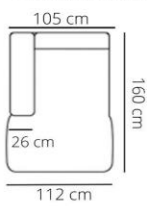

**AL-LG (arm left)
LG-AR (arm right)**