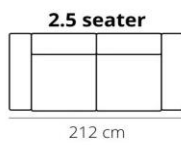

SHADOW

ELEMENTS

**AL-LG (arm left)
LG-AR (arm right)**

**OEL-R (left)
OER-R (right)**

**OEL (left)
OER (right)**

PK

HH

STITCHING

flat seam

LEGS

NNA

black or alu

**HEIGHT: 82 cm
DEPTH: 95 cm
SEAT DEPTH: 58 cm
SEAT HEIGHT: 47 cm
ARM HEIGHT: 65 cm**

PRODUCT INFO

FRAME

beechwood

chipboard

FILLING

BACK

foam HR 30

fibre wool

elastic belts

SEAT

foam HR 40

fibre wool

no-sag springs

hetanker
meubelindustrie