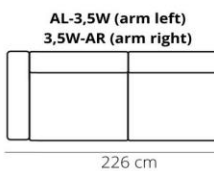

SHADOW

ELEMENTS

**AL-LG (arm left)
LG-AR (arm right)**

**OEL-R (left)
OER-R (right)**

**OEL (left)
OER (right)**

PK

HH

STITCHING

flat seam

LEGS

NNA

black or alu

**HEIGHT: 82 cm
DEPTH: 95 cm
SEAT DEPTH: 58 cm
SEAT HEIGHT: 47 cm
ARM HEIGHT: 65 cm**

PRODUCT INFO

FRAME

beechwood

chipboard

FILLING

BACK

foam HR 30

fibre wool

elastic belts

SEAT

foam HR 40

fibre wool

no-sag springs

hetanker
meubelindustrie