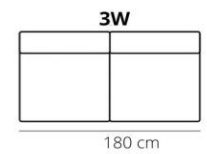

SHADOW

ELEMENTS

**AL-LG (arm left)
LG-AR (arm right)**

**OEL-R (left)
OER-R (right)**

**OEL (left)
OER (right)**

PK

HH

STITCHING

flat seam

LEGS

NNA

black or alu

**HEIGHT: 82 cm
DEPTH: 95 cm
SEAT DEPTH: 58 cm
SEAT HEIGHT: 47 cm
ARM HEIGHT: 65 cm**

PRODUCT INFO

FRAME

beechwood

chipboard

FILLING

BACK

foam HR 30

fibre wool

elastic belts

SEAT

foam HR 40

fibre wool

no-sag springs

hetanker
meubelindustrie