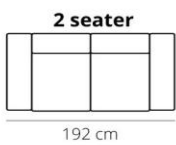

SHADOW

ELEMENTS

**AL-LG (arm left)
LG-AR (arm right)**

**OEL-R (left)
OER-R (right)**

**OEL (left)
OER (right)**

PK

HH

STITCHING

flat seam

LEGS

NNA

black or alu

**HEIGHT: 82 cm
DEPTH: 95 cm
SEAT DEPTH: 58 cm
SEAT HEIGHT: 47 cm
ARM HEIGHT: 65 cm**

PRODUCT INFO

FRAME

beechwood

chipboard

FILLING

BACK

foam HR 30

fibre wool

elastic belts

SEAT

foam HR 40

fibre wool

no-sag springs

hetanker
meubelindustrie