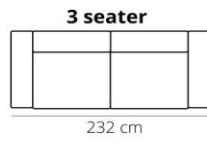

SHADOW

ELEMENTS

**AL-LG (arm left)
LG-AR (arm right)**

**OEL-R (left)
OER-R (right)**

**OEL (left)
OER (right)**

PK

HH

STITCHING

flat seam

LEGS

NNA

black or alu

**HEIGHT: 82 cm
DEPTH: 95 cm
SEAT DEPTH: 58 cm
SEAT HEIGHT: 47 cm
ARM HEIGHT: 65 cm**

PRODUCT INFO

FRAME

beechwood

chipboard

FILLING

BACK

foam HR 30

fibre wool

elastic belts

SEAT

foam HR 40

fibre wool

no-sag springs

hetanker
meubelindustrie