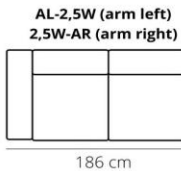

SHADOW

ELEMENTS

**AL-LG (arm left)
LG-AR (arm right)**

**OEL-R (left)
OER-R (right)**

**OEL (left)
OER (right)**

PK

HH

STITCHING

flat seam

LEGS

NNA

black or alu

**HEIGHT: 82 cm
DEPTH: 95 cm
SEAT DEPTH: 58 cm
SEAT HEIGHT: 47 cm
ARM HEIGHT: 65 cm**

PRODUCT INFO

FRAME

beechwood

chipboard

FILLING

BACK

foam HR 30

fibre wool

elastic belts

SEAT

foam HR 40

fibre wool

no-sag springs

hetanker
meubelindustrie