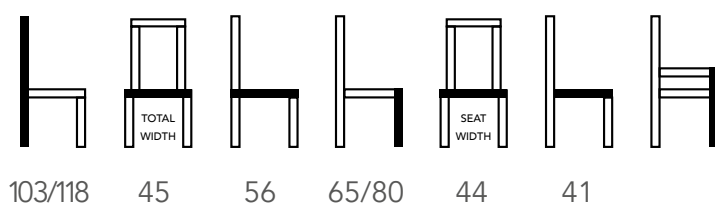

PARKER

Technical information

Extra images

MATEN / MEASUREMENTS

EXTRA INFO

MATERIALS

Frame	Metal, plywood
Zitting / Seat	Plywood + Polyether 50 -30/185
Rug / Back	Plywood + Polyether 50 -30/185

PACKING

Package	KARTON
Nr. of pcs	1
Size of package	106x61x63 / 115x61x63
Weight model	9,1 KG / 9,6 KG
Weight package	11,9 KG / 12,4 KG