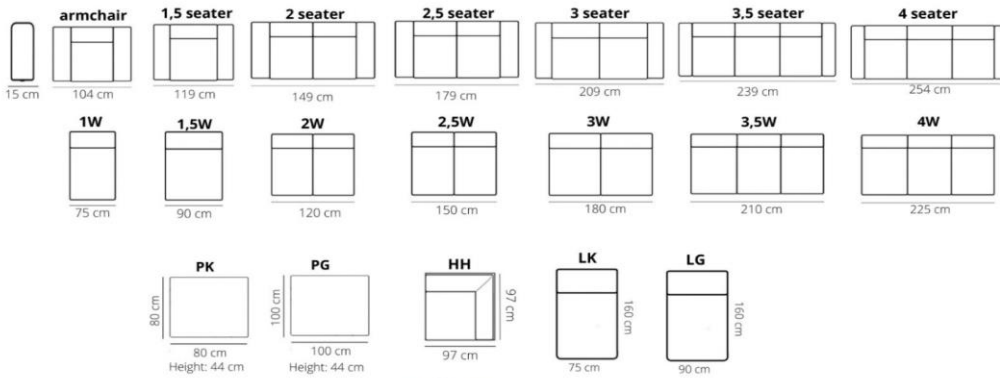

ELEMENTS

HEIGHT: cushions low: 68 cm
cushions high: 86 cm
DEPTH: 96 cm
SEAT DEPTH: cushions low: 55 cm
cushions high: 65 cm
SEAT HEIGHT: 46 cm
ARM HEIGHT: 68 cm

STITCHING

pinched seam

LEGS

CAS
black

This model has loose seat and back cushions.
The back cushions are manually adjustable.

PRODUCT INFO

FRAME

beechwood

chipboard

FILLING

BACK

foam SG 28

feathers mixed with siliconized fibre

SEAT

foam HR 40 & SG 28 cm

feathers mixed with siliconized fibre

SUSPENSION

elastic belts

no-sag springs

het anker
meubelindustrie