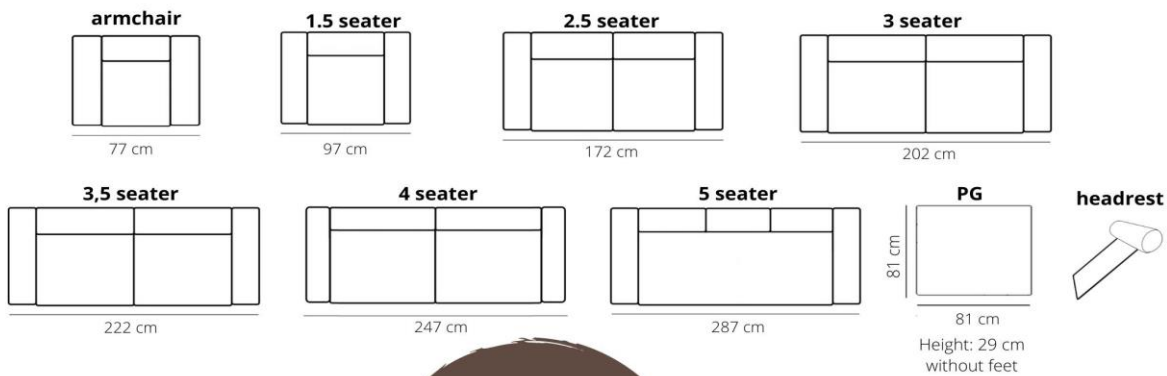

BONBENO-HAVANNA-ESPRIT

ELEMENTS

STITCHING

LEGS

HEIGHT WITHOUT FEET: 66 cm
DEPTH: 96 cm
SEAT DEPTH: 55 cm
SEAT HEIGHT WITHOUT FEET: 29 cm
ARM HEIGHT WITHOUT FEET: 54 cm

This sofa has loose seat and back cushions

hetanker
meubelindustrie

PRODUCT INFO

FRAME

FILLING

SUSPENSION

BACK

SEAT