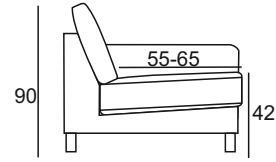

### MEASUREMENTS:

	3,5PL	TR
WIDTH	192	152
HEIGHT	90	90
DEPTH	110	132

Dimensions may be differences +/- 4%, depending on the choice and configuration upholstery. Tolerance for dimensions of final product rises, due to the characteristic of model and fabric that has been chosen by client.