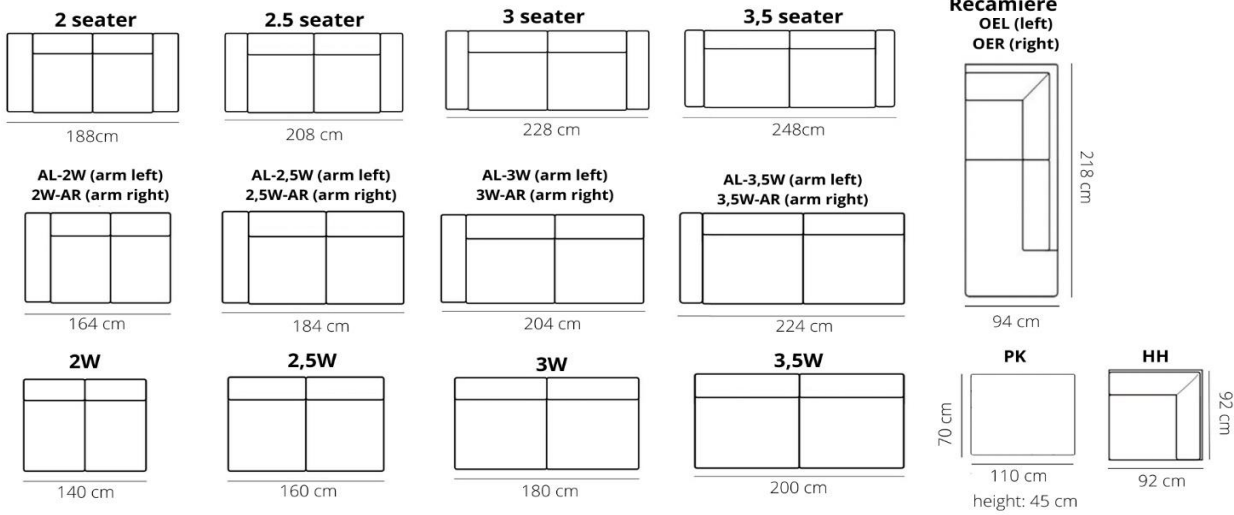

ELEMENTS

STITCHING

pinched seam

LEGS

NNE black or alu

HEIGHT: 82 cm
DEPTH: 95 cm
SEAT DEPTH: 60 cm
SEAT HEIGHT: 45 cm
ARM HEIGHT: 65 cm

PRODUCT INFO

FRAME

beechwood

chipboard

FILLING

BACK

foam HR 23

fibre wool

elastic belts

SEAT

foam HR 40

fibre wool

no-sag springs

SUSPENSION