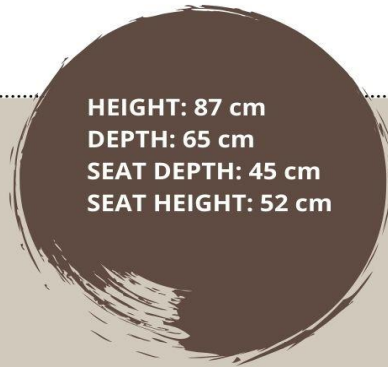

HEIGHT: 87 cm
DEPTH: 65 cm
SEAT DEPTH: 45 cm
SEAT HEIGHT: 52 cm

STITCHING

LARA
has an open seam
only available in leather,
L60 Oklahoma / Colorado or Hunter

ZARA
has a pinched seam
available in leather and fabrics

FRED'S
has an open seam with on the back
Fred de la Bretoniere logo
only available Africa Leather

LARA FESTON
only available in leather

LARA STEPS
Front with steps,
available in leather and fabrics (**NOT** available with the corner bench)

also available with a flat seam

LEGS

black or stainless steel

PRODUCT INFO

FRAME

steel

FILLING

BACK &
SEAT

foam HR 43