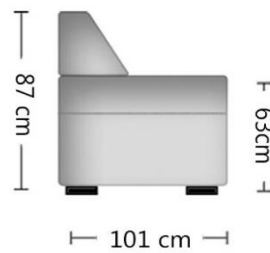

ISLA

1 ARM (AL or AR)

LONGCHAIR

CORNER 90°

seatheight: 45 cm
seatdepth: 64 cm