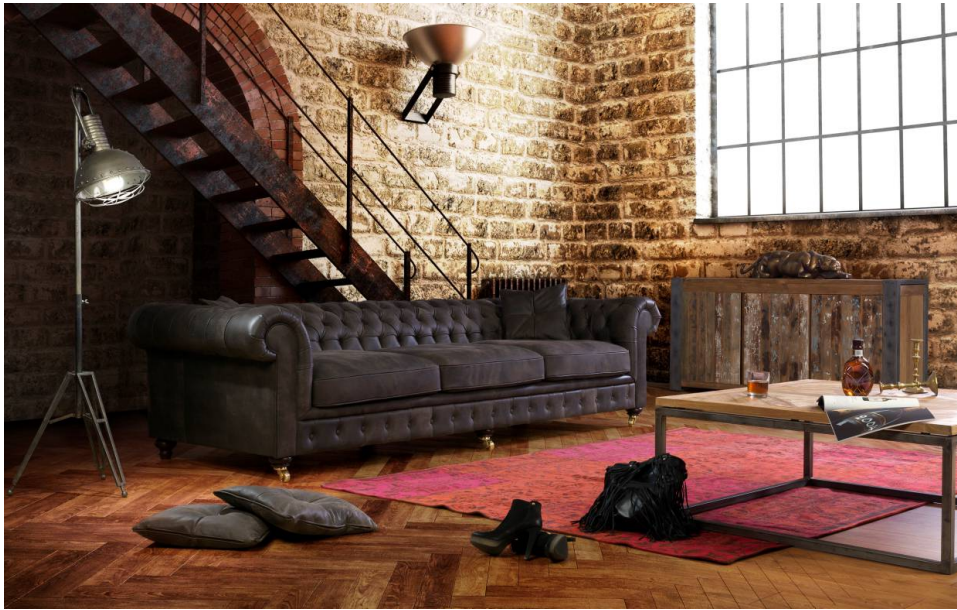

CHESTERFIELD XL LEDERSOFA 302CM BREED - 120CM DIEP!

LEVERBAAR IN STOER ANILINE LEDER OF TRENDY STOFFEN.

	LEDER	STOF
CHESTERFIELD XL 4 SOFA	3295	2195
CHESTERFIELD 3 SOFA	2910	1695
CHESTERFIELD 2,5 SOFA	2440	1375
CHESTERFIELD 1,5 CHAIR	1760	960
DECO COUSSIN	79	59

PRODUCT INFORMATION:

MEASUREMENTS:

	4 XL	4	3	2,5	1,5
WIDTH	302	302	253	204	135
HEIGH	73	73	73	73	73
DEPTH	120	105	105	105	105

* Dimensions are approximate. Please allow tolerance of +/- 25mm.