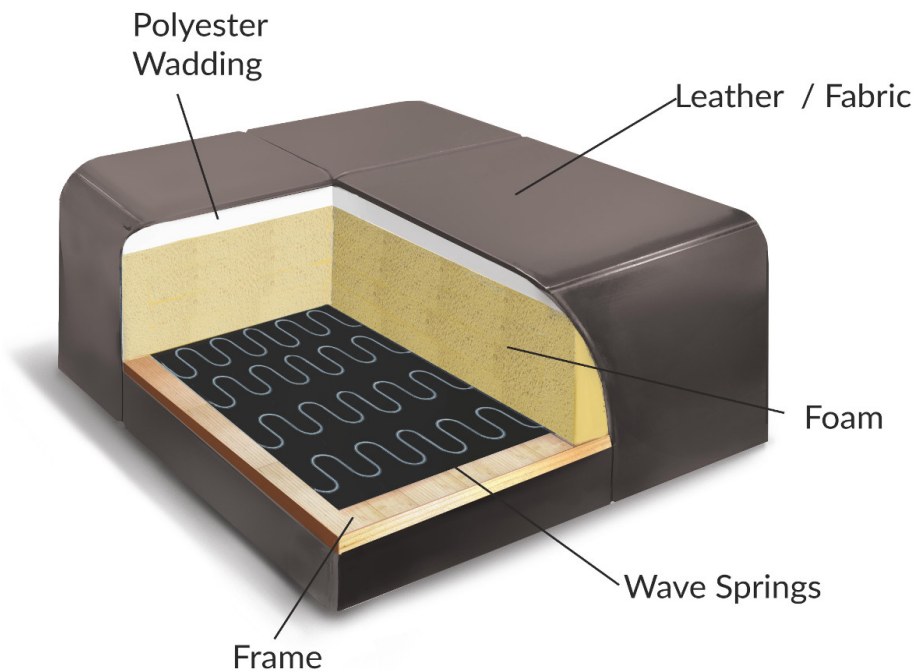

vero
APPARTAMENTI

Bellis
€127

ADDITIONAL INFORMATION

vero
APPARTAMENTI

Bellis
€127

1. Foam density: HR3020/HR4030 in the seat; VP2520 in the backrest.
2. Metal feet (powder-coated). Standard - black; choice of op. 156 (5 colours: white, grey, gold, brown, light grey).
3. Seat extension in the two- and three-seater sofa by means of an electric motor. Optionally, the motor can be activated by means of a battery.
4. Movable armrests create a comfortable place for the head and extend the sofa. (NOTE! armrests in this position are not additional seating).
5. Extending the seat, lengthening the sofa by turning the armrests accordingly and removing the backrest cushions creates space for occasional sleeping.

Leather

Fabric

DIMENSIONS: WIDTH/DEPTH/HEIGHT

3NW2

146-206-251 / 46-70-96-100-120 / h 46-71-84
incl. feet 19 cm

3NW2

146-206-251 / 46-70-96-100-120 / h 46-71-84
incl. feet 19 cm

3NW2