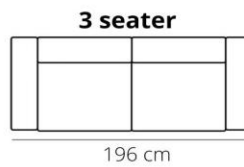

ELEMENTS

HEIGHT: 83 cm
DEPTH: 95cm
SEAT DEPTH: 62 cm
SEAT HEIGHT: 47 cm
ARM HEIGHT: 67 cm

STITCHING

LEGS

This sofa has loose seat and back cushions

hetanker
meubelindustrie

PRODUCT INFO

FRAME

FILLING

BACK

SEAT

SUSPENSION