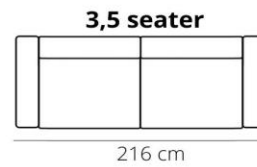

ELEMENTS

HEIGHT: 83 cm
DEPTH: 95cm
SEAT DEPTH: 62 cm
SEAT HEIGHT: 47 cm
ARM HEIGHT: 67 cm

STITCHING

LEGS

This sofa has loose seat and back cushions

hetanker
meubelindustrie

PRODUCT INFO

FRAME

FILLING

BACK

SEAT

SUSPENSION