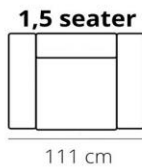

BOCCA

ELEMENTS

HEIGHT: 83 cm
DEPTH: 95cm
SEAT DEPTH: 62 cm
SEAT HEIGHT: 47 cm
ARM HEIGHT: 67 cm

STITCHING

LEGS

This sofa has loose seat and back cushions

hetanker
meubelindustrie

PRODUCT INFO

FRAME

FILLING

BACK

SEAT

SUSPENSION