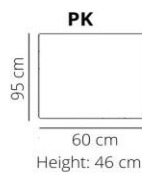

ELEMENTS

HEIGHT: 83 cm
DEPTH: 95cm
SEAT DEPTH: 62 cm
SEAT HEIGHT: 47 cm
ARM HEIGHT: 67 cm