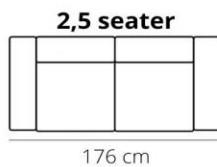

ELEMENTS

HEIGHT: 83 cm
DEPTH: 95cm
SEAT DEPTH: 62 cm
SEAT HEIGHT: 47 cm
ARM HEIGHT: 67 cm