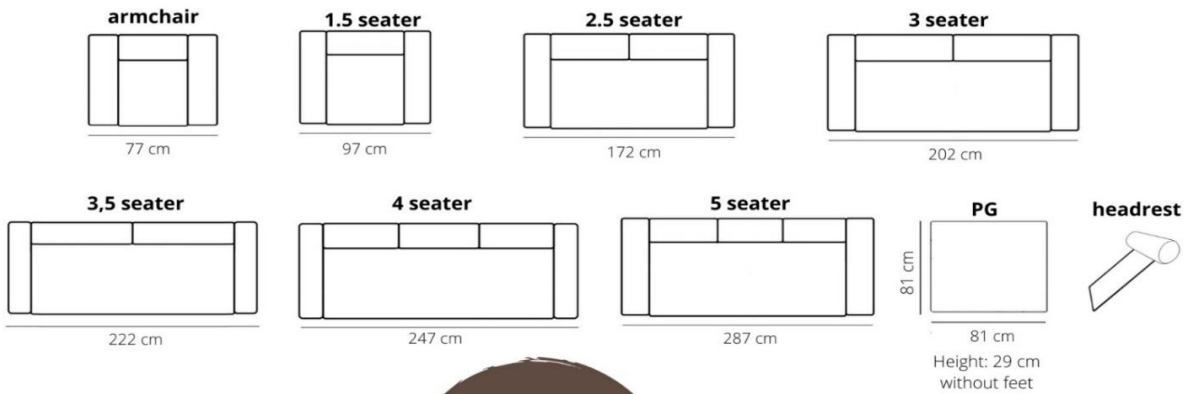

ELEMENTS

STITCHING

ARAGON
with steps on the armrest

flat stitching

CATALUNYA
without steps on the armrest

flat stitching

LEGS

ZS
RVS or matt black
Height: 15,5 cm

SL
RVS
Height: 12 cm

HV
black
Height: 15 cm

RU
black or chrome
Height: 14,5 cm

KA
colors:
Height: 12 cm

varnished, dark wood, oil or brut, black, cherry, aluminum painted