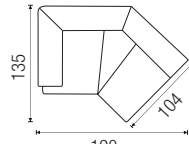

45 corner small without arms*
171x76x135

45 corner small arm L
top view