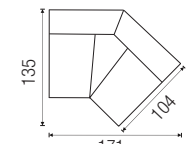

45 corner small without arms
top view